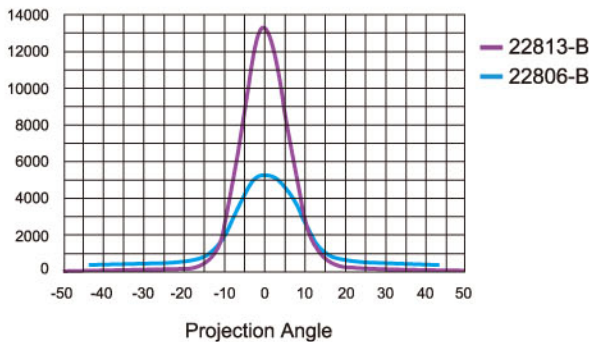

## 22806-B / 22806DT

- Even fading pattern without hotspots
- Water tight configuration to withstand the severe applications
- Low power consumption
- Available with Built-in Deutsch connector

<b>Voltage</b>	12~36V
<b>Beam pattern</b>	Spot
<b>SMD high power LEDs</b>	9
<b>Watt</b>	22
<b>Raw Lumen</b>	2160
<b>Effective Lumen</b>	1346
<b>HV CD</b>	5400
<b>Current Draw</b>	13.5V at 1.5A±0.25A 28V at 0.73A±0.12A
<b>Connection(22806-B)</b>	280mm cable
<b>Connection(22806DT)</b>	built-in Deutsch connector
<b>Weight</b>	600g
<b>IP Rating</b>	IP69K
<b>Std Pack Qty</b>	20
<b>Material</b>	
<b>lens</b>	PC
<b>housing</b>	aluminum
<b>bracket</b>	stainless steel
<b>hardware</b>	stainless steel
<b>Resistant</b>	
<b>water</b>	✓
<b>dust</b>	✓
<b>shock</b>	✓
<b>warpage</b>	✓
<b>temperature</b>	-30°C ~ 50°C