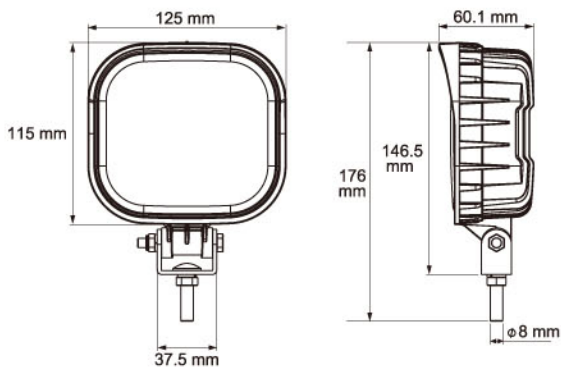

# LED WORK LAMP

built-in Deutsch connector

## 22806-B / 22806DT

- Even fading pattern without hotspots
- Water tight configuration to withstand the severe applications
- Low power consumption
- Available with Built-in Deutsch connector

<b>Voltage</b>	12~36V
<b>Beam pattern</b>	Spot
<b>SMD high power LEDs</b>	9
<b>Watt</b>	22
<b>Raw Lumen</b>	2160
<b>Effective Lumen</b>	1346
<b>HV CD</b>	5400
<b>Current Draw</b>	13.5V at 1.5A±0.25A 28V at 0.73A±0.12A
<b>Connection(22806-B)</b>	280mm cable
<b>Connection(22806DT)</b>	built-in Deutsch connector
<b>Weight</b>	600g
<b>IP Rating</b>	IP69K
<b>Std Pack Qty</b>	20
<b>Material</b>	
<b>lens</b>	PC
<b>housing</b>	aluminum
<b>bracket</b>	stainless steel
<b>hardware</b>	stainless steel
<b>Resistant</b>	
<b>water</b>	✓
<b>dust</b>	✓
<b>shock</b>	✓
<b>warpage</b>	✓
<b>temperature</b>	-30°C ~ 50°C