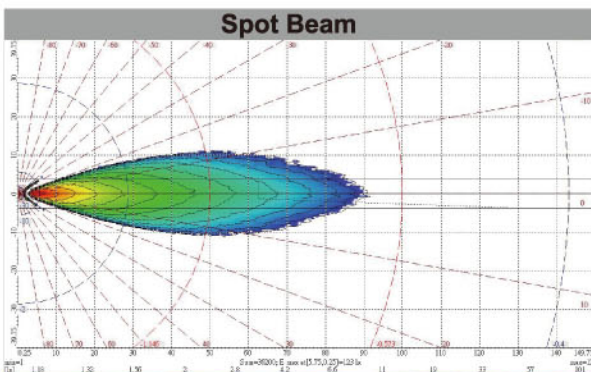

## 22806-B / 22806DT

- Even fading pattern without hotspots
- Water tight configuration to withstand the severe applications
- Low power consumption
- Available with Built-in Deutsch connector

<b>Voltage</b>	12~36V
<b>Beam pattern</b>	Spot
<b>SMD high power LEDs</b>	9
<b>Watt</b>	22
<b>Raw Lumen</b>	2160
<b>Effective Lumen</b>	1346
<b>HV CD</b>	5400
<b>Current Draw</b>	13.5V at 1.5A±0.25A 28V at 0.73A±0.12A
<b>Connection(22806-B)</b>	280mm cable
<b>Connection(22806DT)</b>	built-in Deutsch connector
<b>Weight</b>	600g
<b>IP Rating</b>	IP69K
<b>Std Pack Qty</b>	20
<b>Material</b>	
<b>lens</b>	PC
<b>housing</b>	aluminum
<b>bracket</b>	stainless steel
<b>hardware</b>	stainless steel
<b>Resistant</b>	
<b>water</b>	✓
<b>dust</b>	✓
<b>shock</b>	✓
<b>warpage</b>	✓
<b>temperature</b>	-30°C ~ 50°C