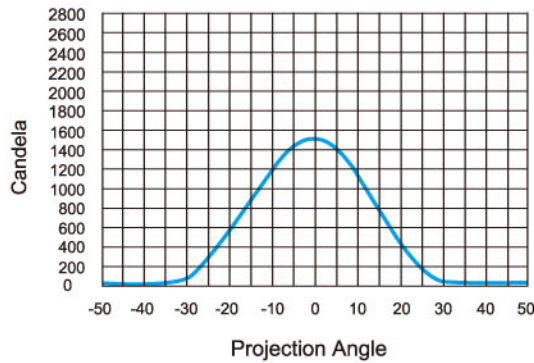

## 22819-B

- Even fading pattern without hotspots
- Compact size 50mm x 50mm
- Powerful Cree 10W LED used
- Easy & smart to light up small areas

<b>Voltage</b>	12~36V
<b>Beam pattern</b>	Flood
<b>SMD high power LEDs</b>	1
<b>Watt</b>	12
<b>Raw Lumen</b>	800
<b>Effective Lumen</b>	560
<b>HV CD</b>	1500
<b>Current Draw</b>	13.5V at 0.85±0.08A 28V at 0.41A±0.05A