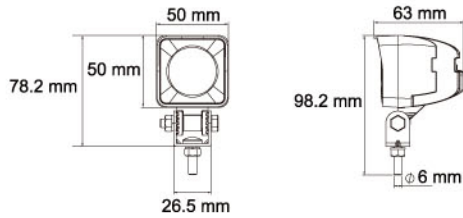

## 22819-B

- Even fading pattern without hotspots
- Compact size 50mm x 50mm
- Powerful Cree 10W LED used
- Easy & smart to light up small areas

<b>Voltage</b>	12~36V
<b>Beam pattern</b>	Flood
<b>SMD high power LEDs</b>	1
<b>Watt</b>	12
<b>Raw Lumen</b>	800
<b>Effective Lumen</b>	560
<b>HV CD</b>	1500
<b>Current Draw</b>	13.5V at 0.85±0.08A 28V at 0.41A±0.05A

<b>Connection</b>	320mm cable
<b>Weight</b>	170g
<b>IP Rating</b>	IP69K
<b>Std Pack Qty</b>	20

<b>Material</b>	
<b>lens</b>	PC
<b>housing</b>	aluminum
<b>bracket</b>	stainless steel
<b>hardware</b>	stainless steel
<b>Resistant</b>	
<b>water</b>	✓
<b>dust</b>	✓
<b>shock</b>	✓
<b>warpage</b>	✓
<b>temperature</b>	-30°C ~ 50°C