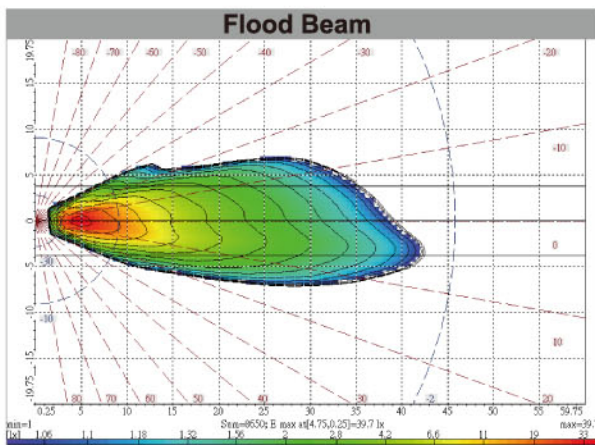

## 22819-B

- Even fading pattern without hotspots
- Compact size 50mm x 50mm
- Powerful Cree 10W LED used
- Easy & smart to light up small areas

<b>Voltage</b>	12~36V
<b>Beam pattern</b>	Flood
<b>SMD high power LEDs</b>	1
<b>Watt</b>	12
<b>Raw Lumen</b>	800
<b>Effective Lumen</b>	560
<b>HV CD</b>	1500
<b>Current Draw</b>	13.5V at 0.85±0.08A 28V at 0.41A±0.05A

<b>Connection</b>	320mm cable
<b>Weight</b>	170g
<b>IP Rating</b>	IP69K
<b>Std Pack Qty</b>	20

<b>Material</b>	
<b>lens</b>	PC
<b>housing</b>	aluminum
<b>bracket</b>	stainless steel
<b>hardware</b>	stainless steel
<b>Resistant</b>	
<b>water</b>	✓
<b>dust</b>	✓
<b>shock</b>	✓
<b>warpage</b>	✓
<b>temperature</b>	-30°C ~ 50°C