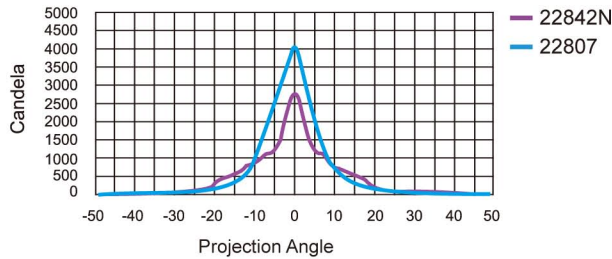

LED WORK LAMP