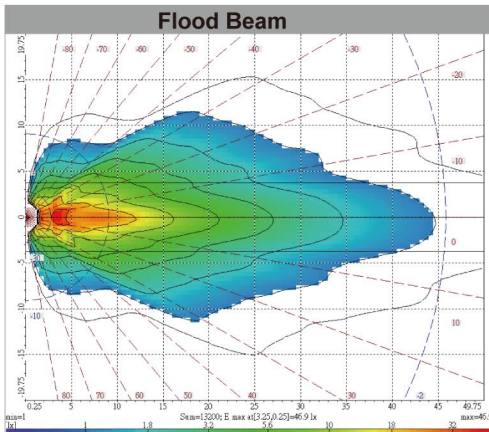

LED WORK LAMP