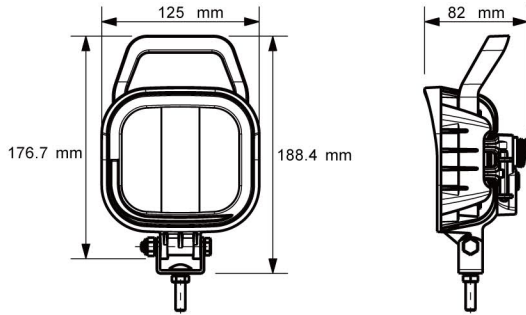

LED WORK LAMP